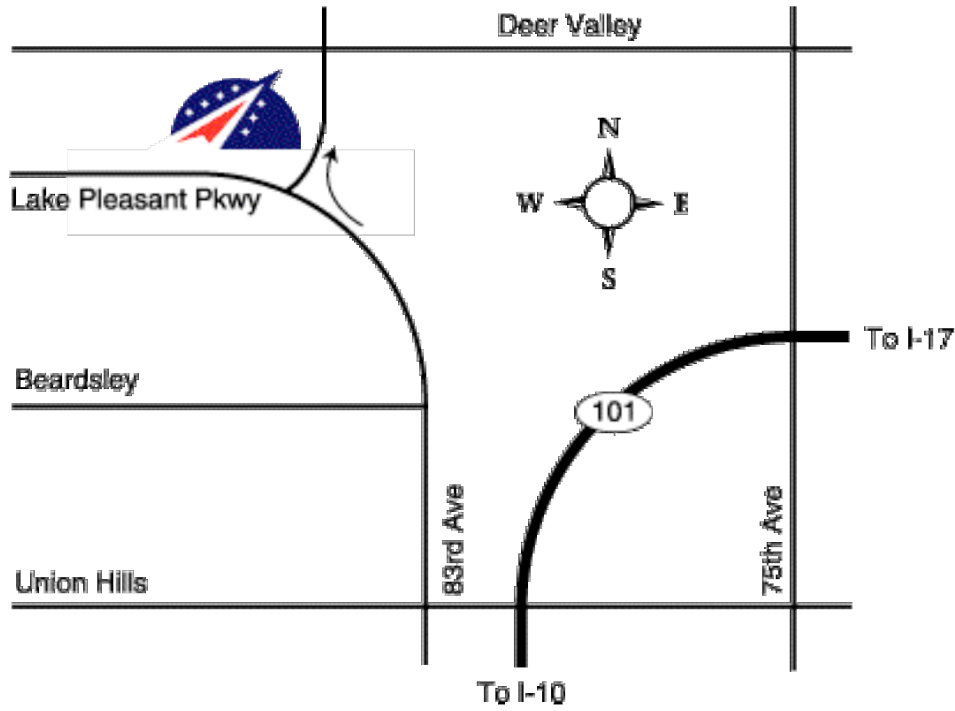

### Driving Directions:

#### **Coming from the West** (Sun City/Sun City West/Surprise)

- Go East on Bell Road
- Turn left on 91st Avenue
- Turn Right on Lake Pleasant Boulevard
- Turn Left onto 83rd Avenue
- The Center is the large white building on the left
- The Challenger Space Center is adjacent to Sunrise Mountain High School

#### **Traveling West on Loop 101** (From the East Valley)

- Exit onto 75th Avenue
- Turn Right off the exit ramp, heading North on 75th Avenue
- Turn Left onto Deer Valley Road
- Turn Left onto North 83rd Avenue
- The Center is the large white building on the right
- The Challenger Space Center is adjacent to Sunrise Mountain High School

#### **Traveling North on Loop 101 from the I-10**

- From the I-10, take the Loop 101 North
- Travel 12 miles
- Exit onto Union Hills Road
- Turn Left at the light onto Union Hills heading West
- Turn Right onto North 83rd Avenue
- Turn Right at the 5th stop light to continue on North 83rd
- The Center is the large white building on the left
- The Challenger Space Center is adjacent to Sunrise Mountain High School